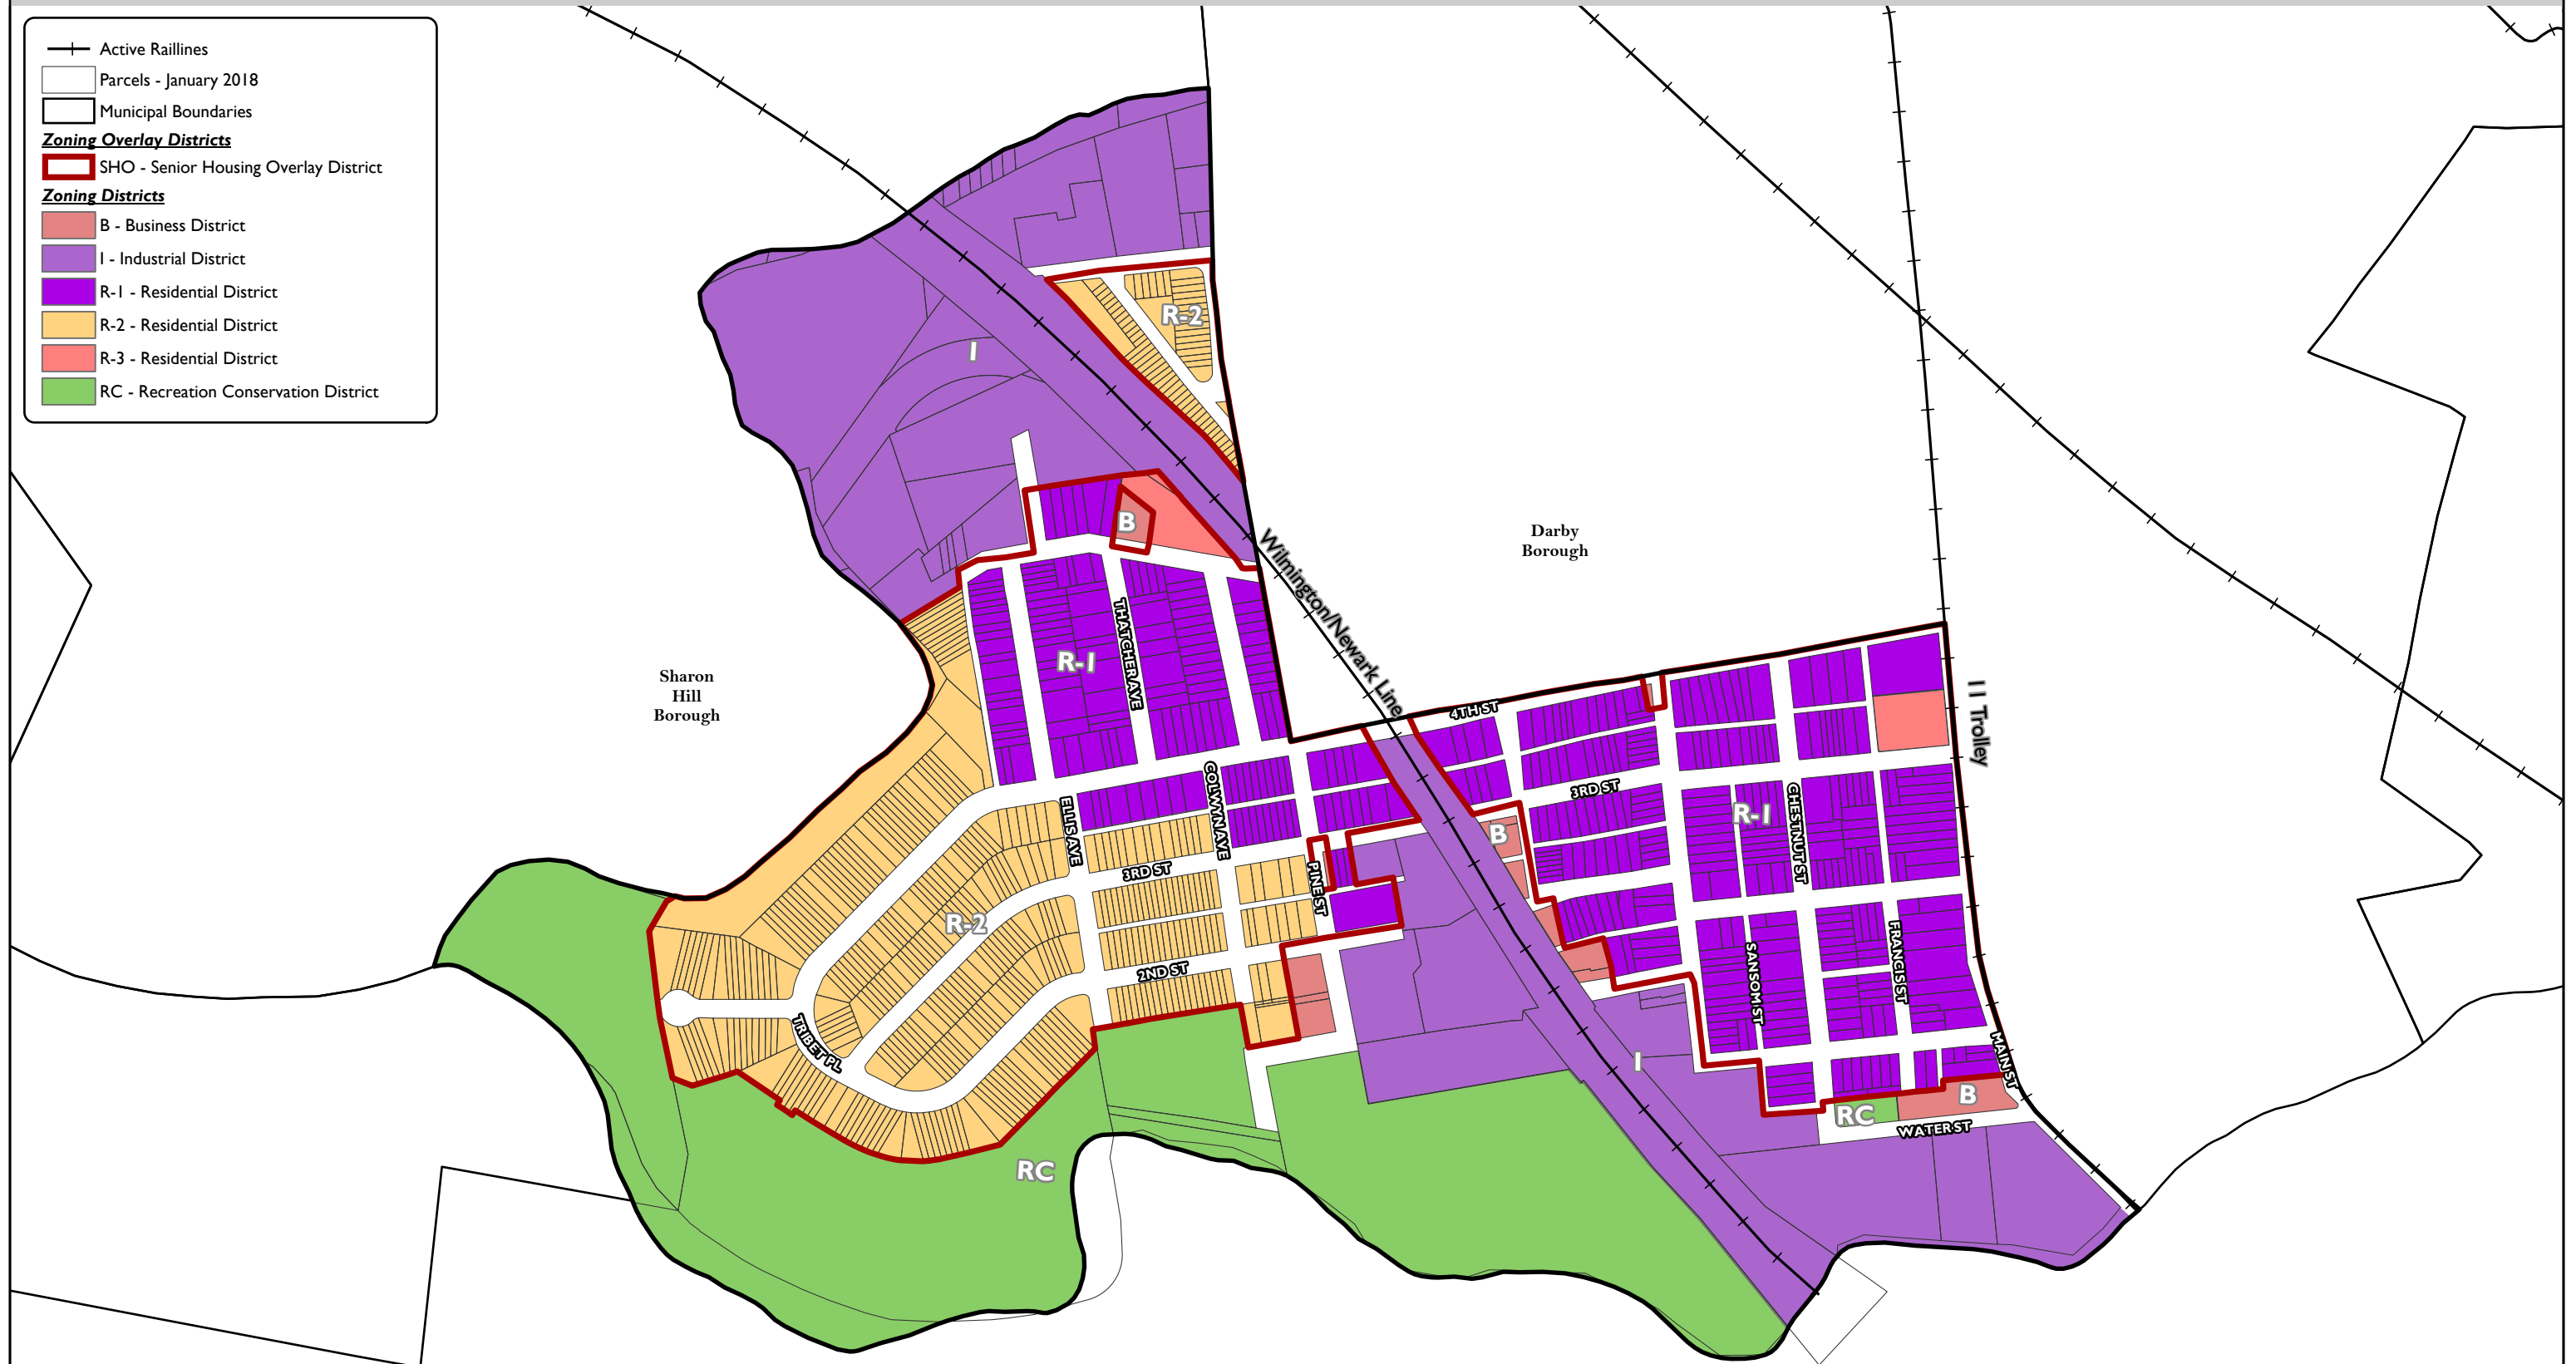

Colwyn Borough

—+— Active Raillines
▭ Parcels - January 2018
▭ Municipal Boundaries

Zoning Overlay Districts
▭ SHO - Senior Housing Overlay District

Zoning Districts
▭ B - Business District
▭ I - Industrial District
▭ R-1 - Residential District
▭ R-2 - Residential District
▭ R-3 - Residential District
▭ RC - Recreation Conservation District

Disclaimer: This map is for analytical purposes only. The reliability of this map depends on the accuracy of the underlying data sources which have not been verified.